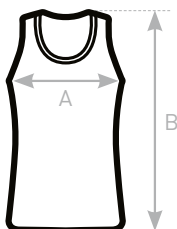

B&C Exact Move - TM 201

MEDIUM FIT

- Sleeveless T-shirt
- Necktape
- Exact 2-ply crew neck
- 1x1 ribbed collar with elastane
- Shoulder reinforced with single topstitching
- Binding at armholes with double topstitching
- Bottom hem with double topstitching
- Side seams

100% pre-shrunk ring-spun cotton
SPORT GREY: 85% PRE-SHRUNK RING-SPUN COTTON - 15% VISCOSE

Single Jersey

145 g/m²

S - M - L - XL - XXL

10 pcs/pack & 50 pcs/carton

SIZES [CM]

B&C EXACT MOVE TM 201	XS	S	M	L	XL	XXL	XXXL
A HALF CHEST	-	49	52	55	58	61	-
B BODY LENGTH	-	69	71	73	75	77	-