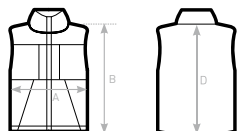

* ONLY AVAILABLE IN BLACK, NAVY AND RED

* COLOURS AVAILABLE IN XXXL

- 1- 2 front pockets
- 2- Padded hood with feather touch, removable with zip

**DUO♂
CONCEPT**

with B&C Zen+
/women

SIZES [CM]

B&C BODYWARMER /MEN JM 930	XS	S	M	L	XL	XXL	XXXL
A HALF CHEST	-	58	60	62	65	67	69
B BODY LENGTH FROM NECK POINT	-	67	69	71	73	77	79
D CENTER BACK LENGTH	-	71	73	75	77	81	83